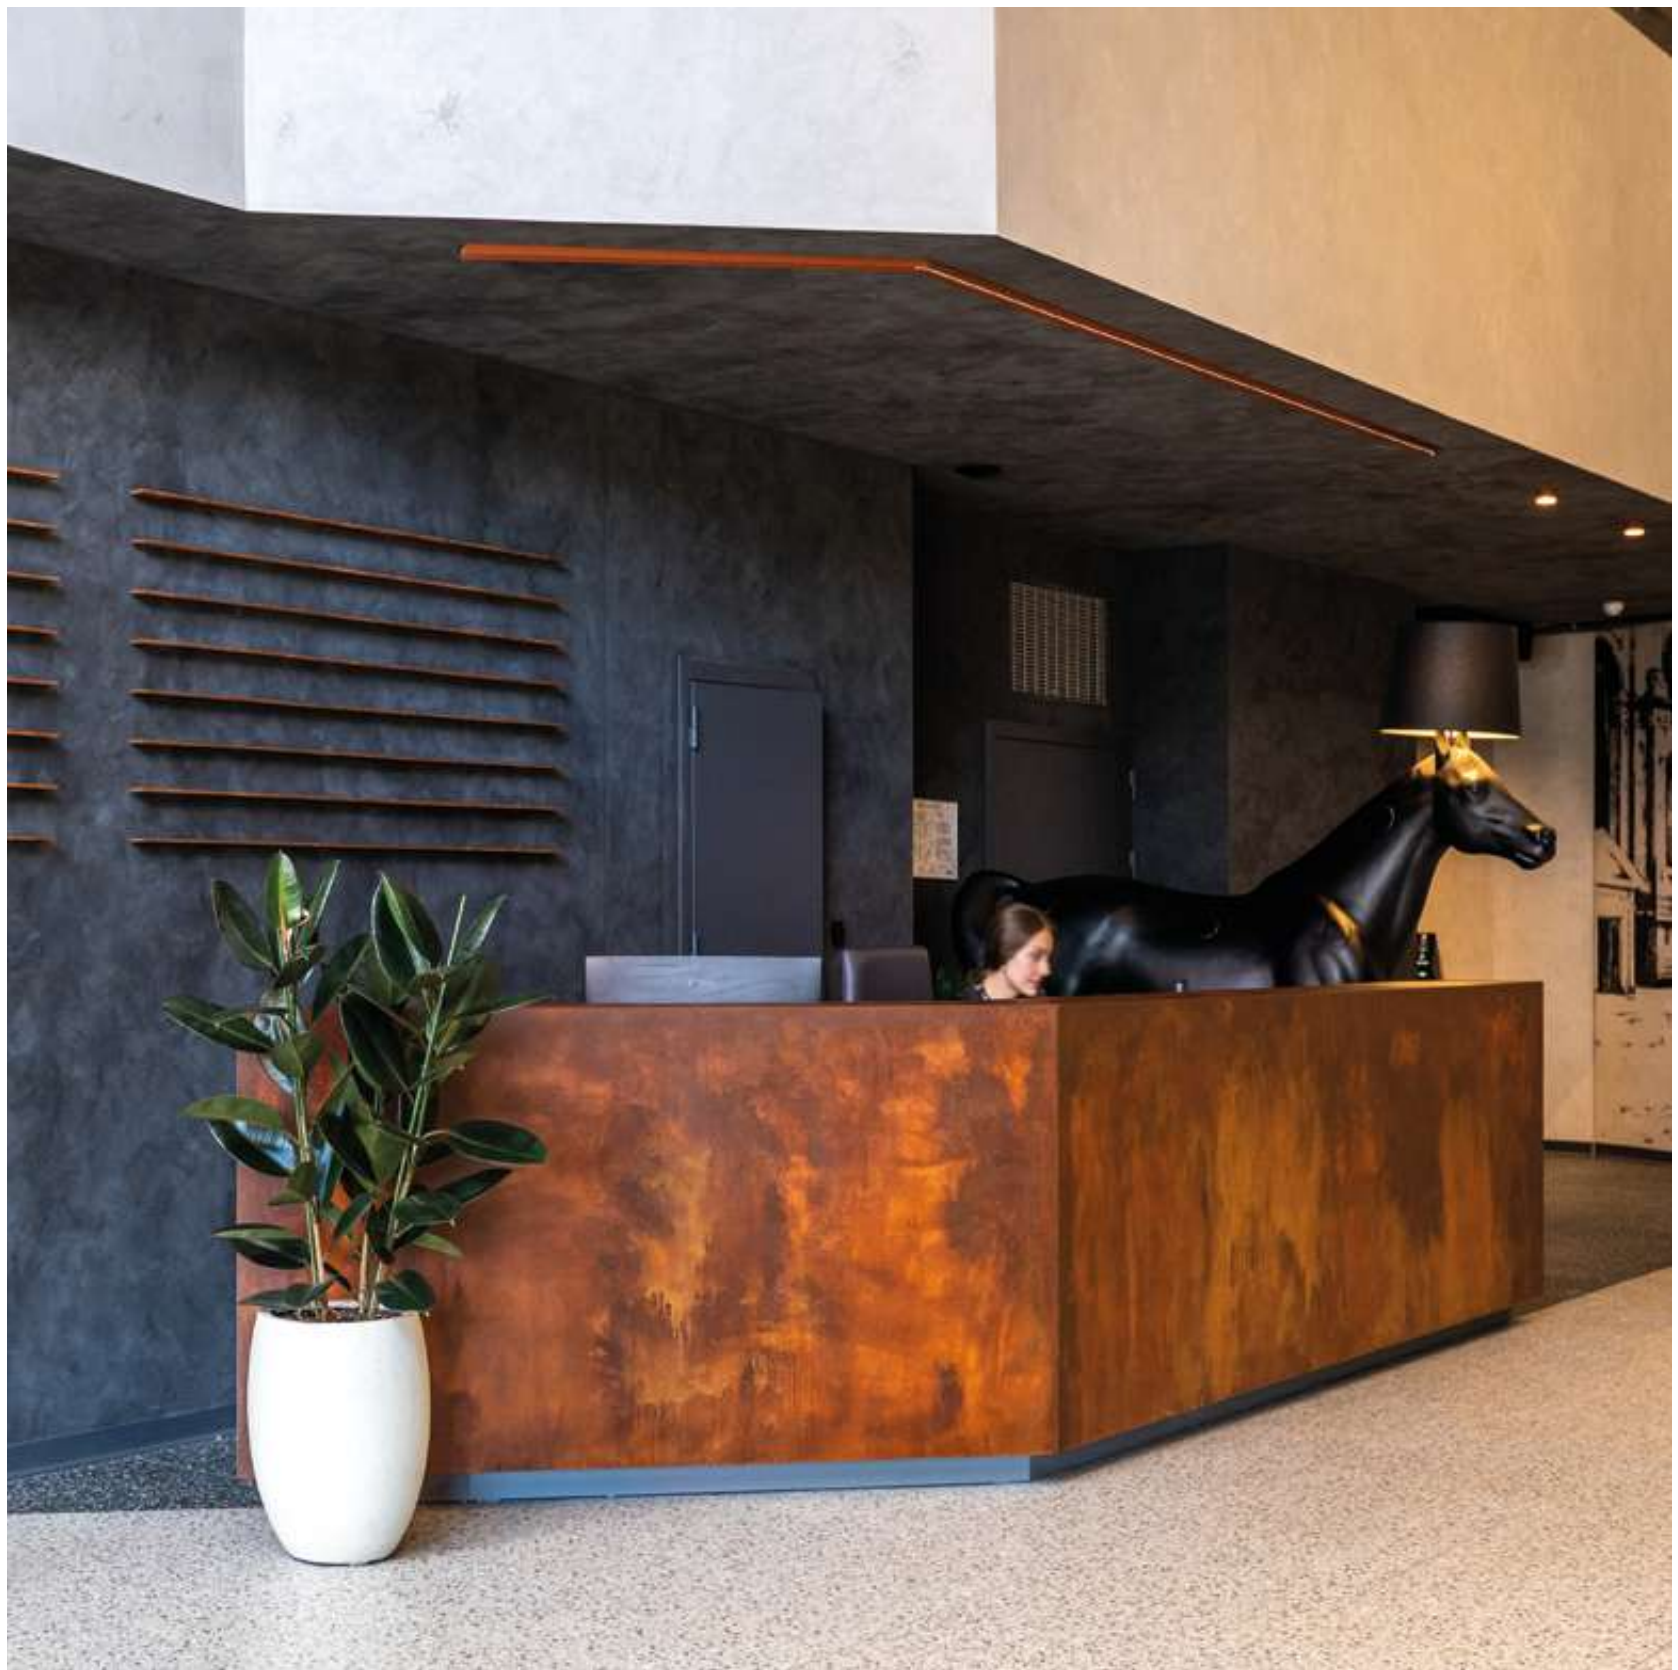

Jaunā Teika District - Riga, Latvia
Studio Tectum
Oxydecor® Rust / 1 mm.